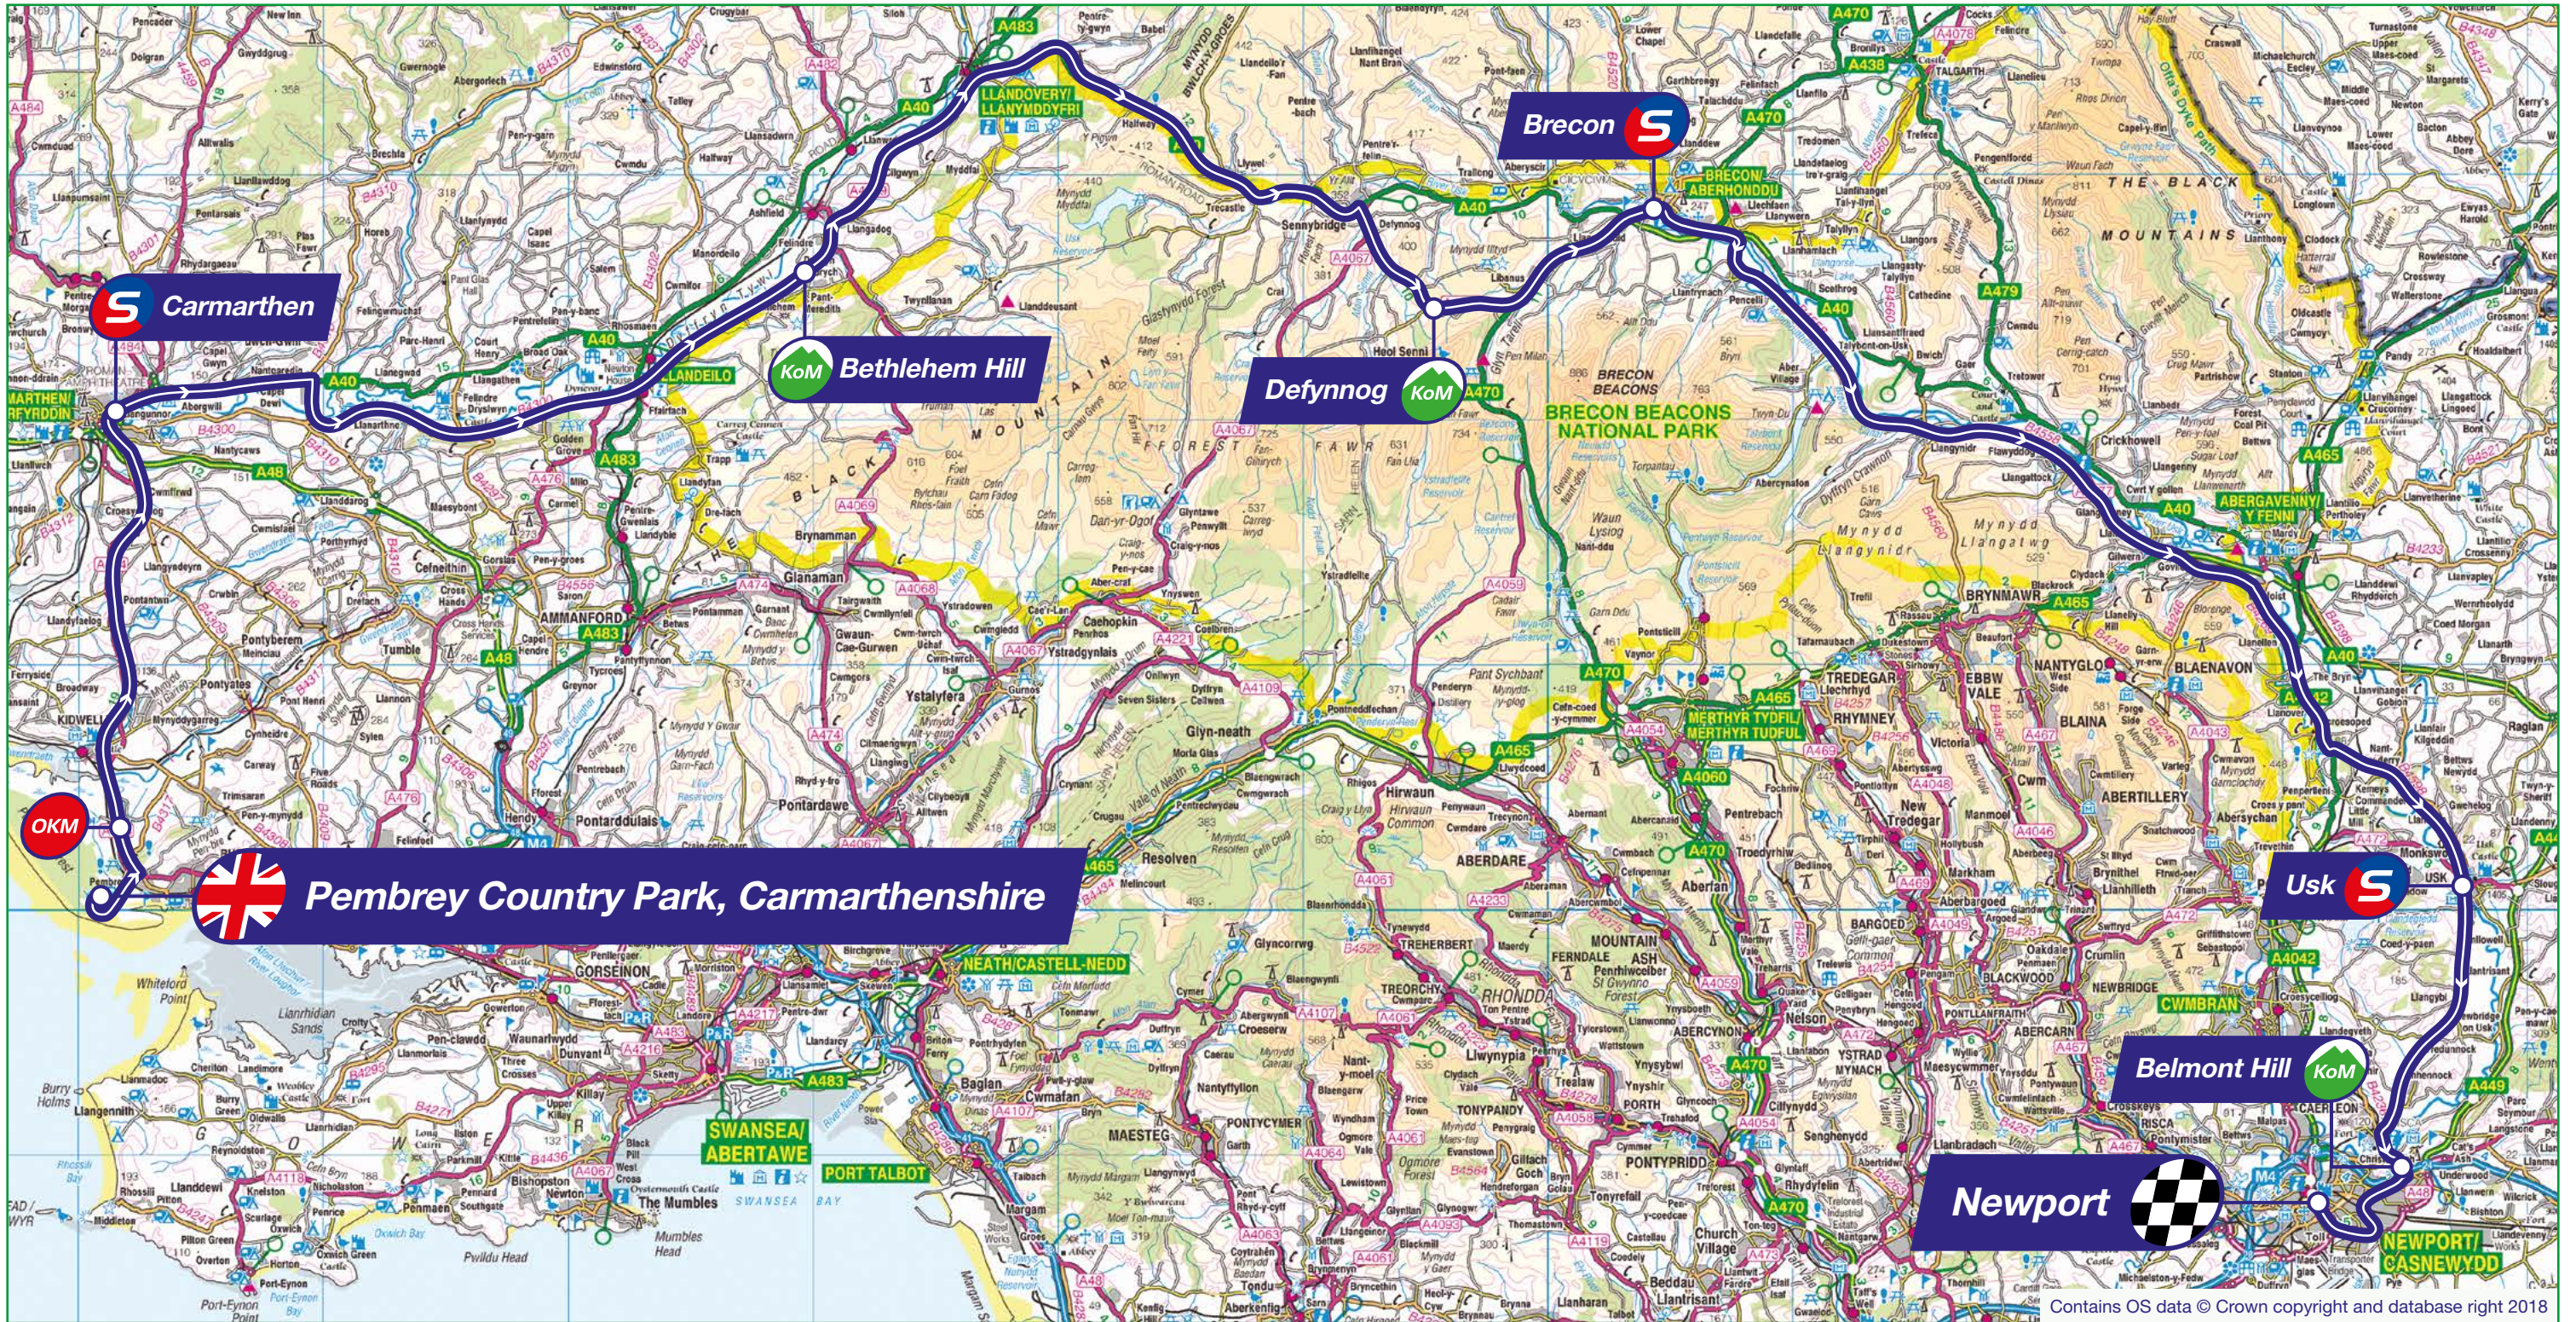

1

PEMBREY COUNTRY PARK, CARMARTHENSHIRE TO NEWPORT

SUNDAY 2 SEPTEMBER 2018

Contains OS data © Crown copyright and database right 2018